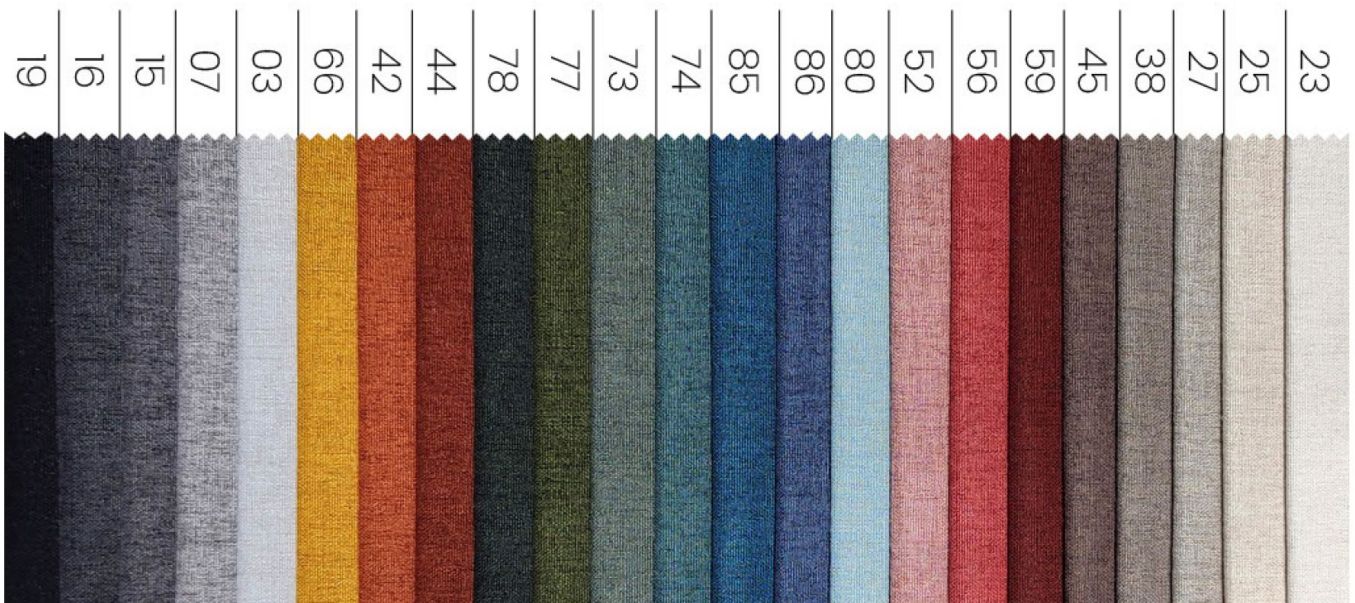

Furniture material - Nea

**As low as
€16.00**

Width	140
Weight (m2)	350 g/m2 ± 5%
Martindale test	60 000
The composition	100% polyester
Material	Woven fabric
Fabric properties	Extremely durable - suitable for intensive use
Auduma cena par metru	The price is indicated per running meter
SKU	Nea-fabb

NEA COLLECTION

fabb

Materiala kods:	NEA 03
	NEA 07
	NEA 15
	NEA 16
	NEA 19
	NEA 23
	NEA 25
	NEA 27
	NEA 38
	NEA 42
	NEA 44
	NEA 45
	NEA 52
	NEA 56
	NEA 59
	NEA 66
	NEA 73
	NEA 74
	NEA 77
	NEA 78
	NEA 80
	NEA 85
	NEA 86