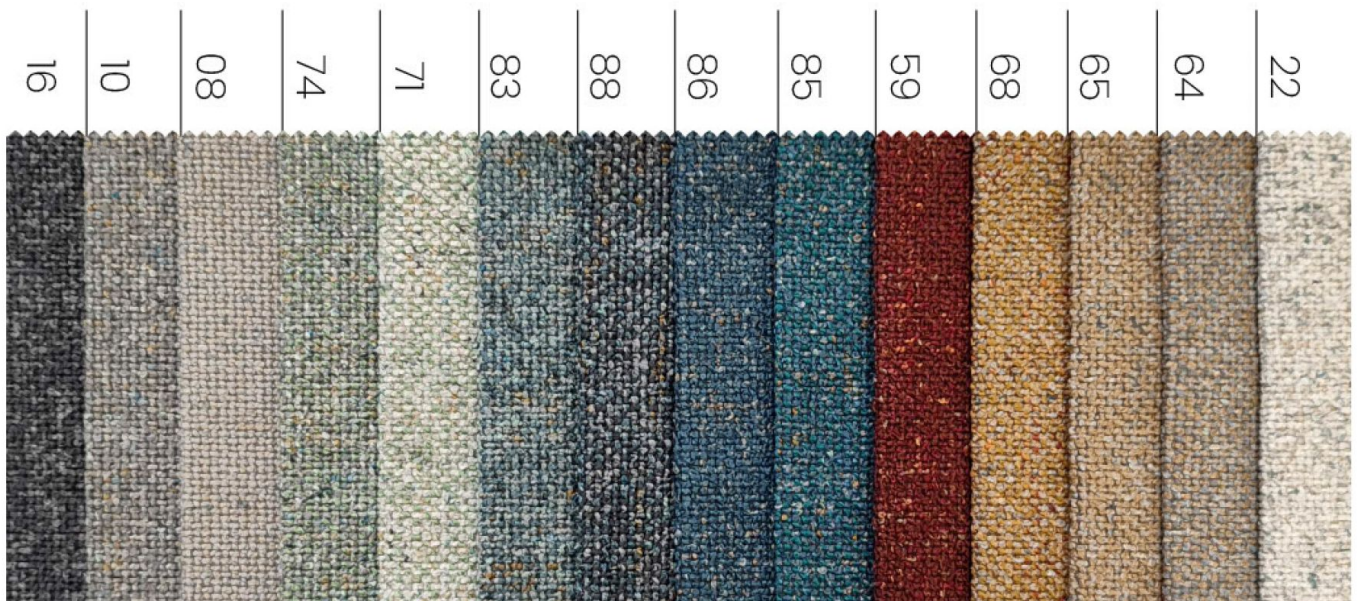

Furniture material - Hevre

**As low as
€29.00**

Width	140
Weight (m2)	480 g/m2 ± 5%
Martindale test	60 000
The composition	100% polyester
Material	Woven fabric
Fabric properties	Extremely durable - suitable for intensive use
Auduma cena par metru	The price is indicated per running meter
SKU	Hevre-fabb

HEVRE COLLECTION

fabb®

Materiala kods:	HEVRE 08
	HEVRE 10
	HEVRE 16
	HEVRE 22
	HEVRE 59
	HEVRE 64
	HEVRE 65
	HEVRE 68
	HEVRE 71
	HEVRE 74
	HEVRE 83
	HEVRE 85
	HEVRE 86
	HEVRE 88