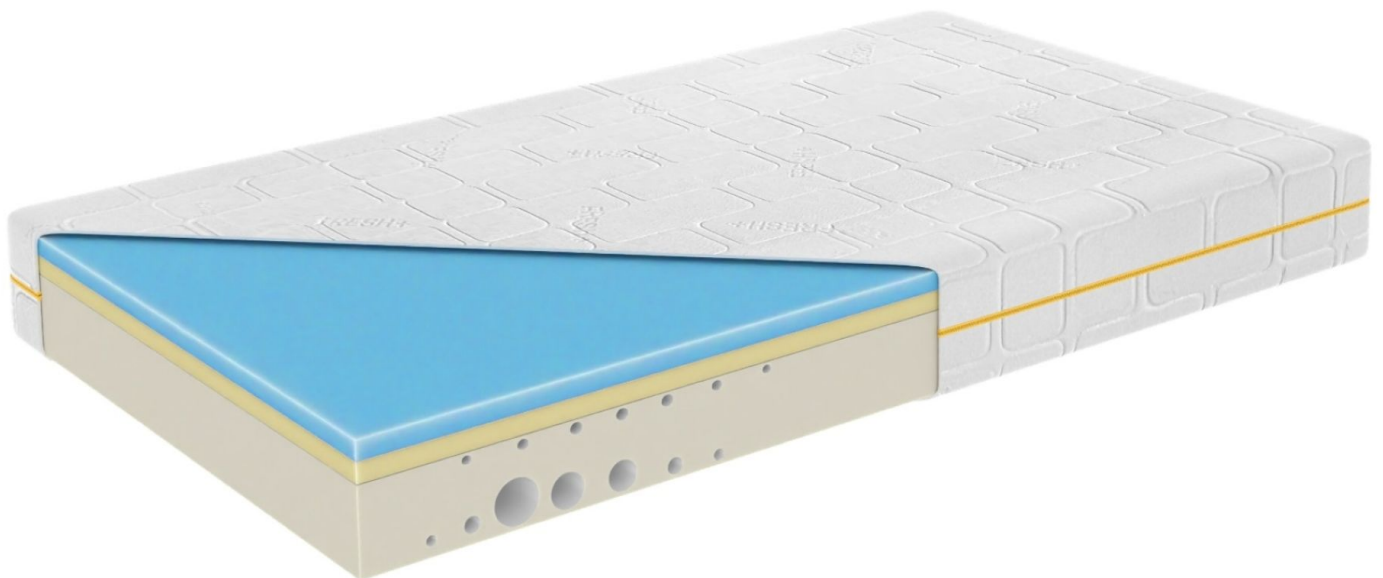

Thermoelastic foam mattress - Royal-Hybrid

**As low as
€299.00**

Height

25

Mattress features

Improved breathability, Manages moisture, Antibacterial and antiallergic properties, Regulates body temperature, Thoughtful zoning prevents back pain, Ideal for anyone sleeping on their back, stomach or side, Washable cover up to 40°, Antislip - non-slip mattress cover, Fresh+ Quilted on both sides with 200 g/m² climate fiber, The innovative DynaFlex functional fabric reinforces the positive sleeping properties of the mattress core, The combination of DynaFlex and ClimaFresh ensures good thermal insulation and moisture transport

Mattress construction

Pealmine kiht: 2 cm geelvaht parandab hingavust ja reguleerib unekliimat; Keskmine kiht: 2 cm viskoosvaht tagab optimaalse toe selgroole; Alumine kiht: 20 cm külmal HRV vaht täiuslikuks toeks igas magamisasendis

SKU

Royal-Hybrid

Product Options

Matrača izmērs:	80x200
	90x200
	140x200
	160x200
	180x200
Matrača cietība:	H3 (vidējs)
	H4 (ciets)