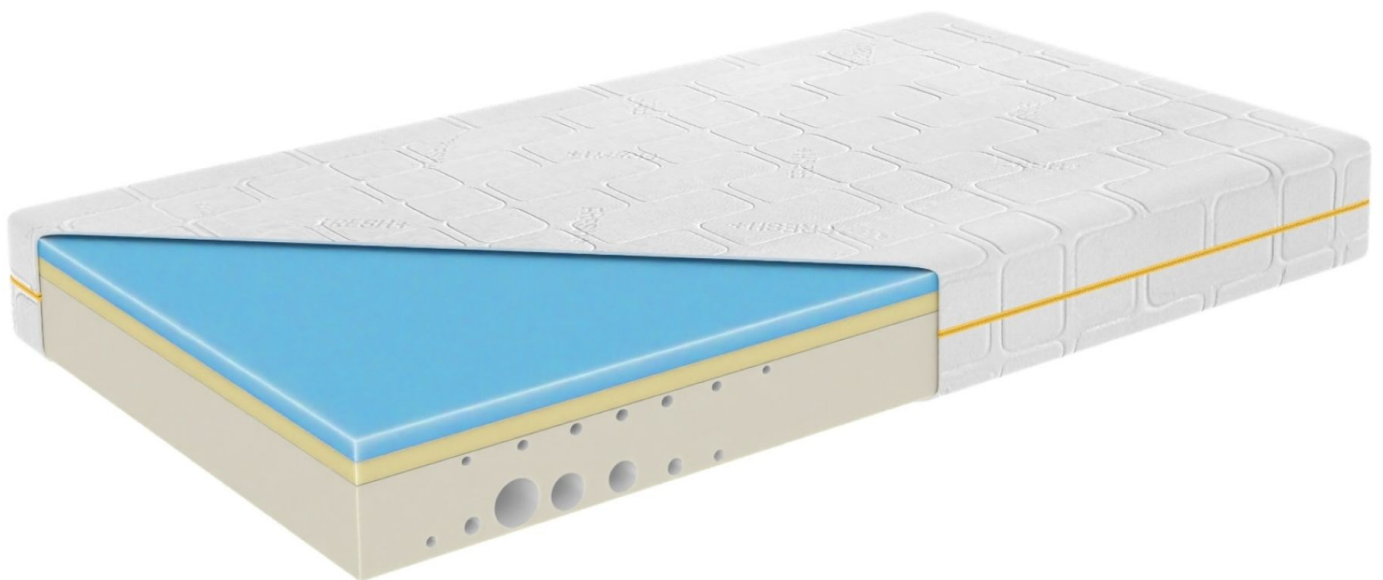

Thermoelastic foam mattress - Royal-Basic

**As low as
€189.00**

Height	19
Mattress features	Improved breathability, Manages moisture, Antibacterial and antiallergic properties, Regulates body temperature, Thoughtful zoning prevents back pain, Ideal for anyone sleeping on their back, stomach or side, Washable cover up to 40°, Antislip - non-slip mattress cover, Fresh+ Quilted on both sides with 200 g/m ² climate fiber
Mattress construction	Upper layer: 2 cm gel foam improves breathability and regulates the sleeping climate; Middle layer: 1 cm viscose foam provides optimal support for the spine; Bottom layer: 15 cm cold HRV foam for excellent support in every sleeping position
SKU	Royal-Basic

Product Options

Matrača izmērs:	80x200
	90x200
	140x200
	160x200
	180x200
Matrača cietība:	H3 (vidējs)
	H4 (ciets)